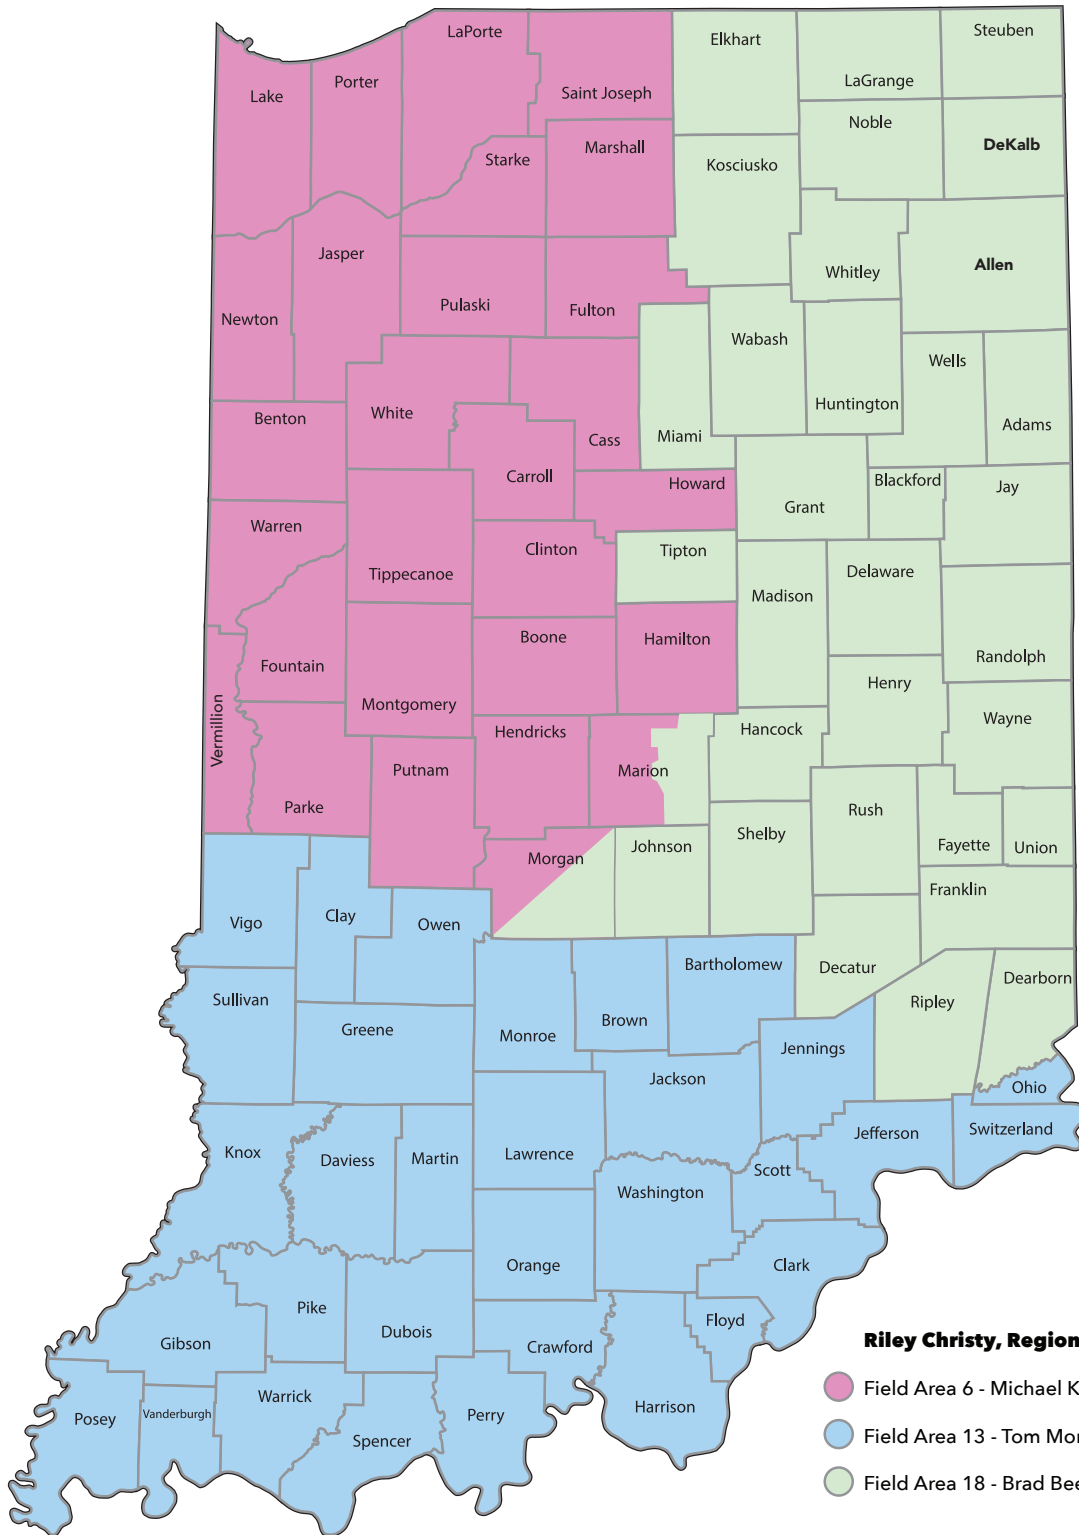

Indiana Sales Territories

By County

Riley Christy, Regional Director of Sales

- Field Area 6 - Michael Kaminski, Sales Manager
- Field Area 13 - Tom Monken, Sales Manager
- Field Area 18 - Brad Beeman, Sales Manager