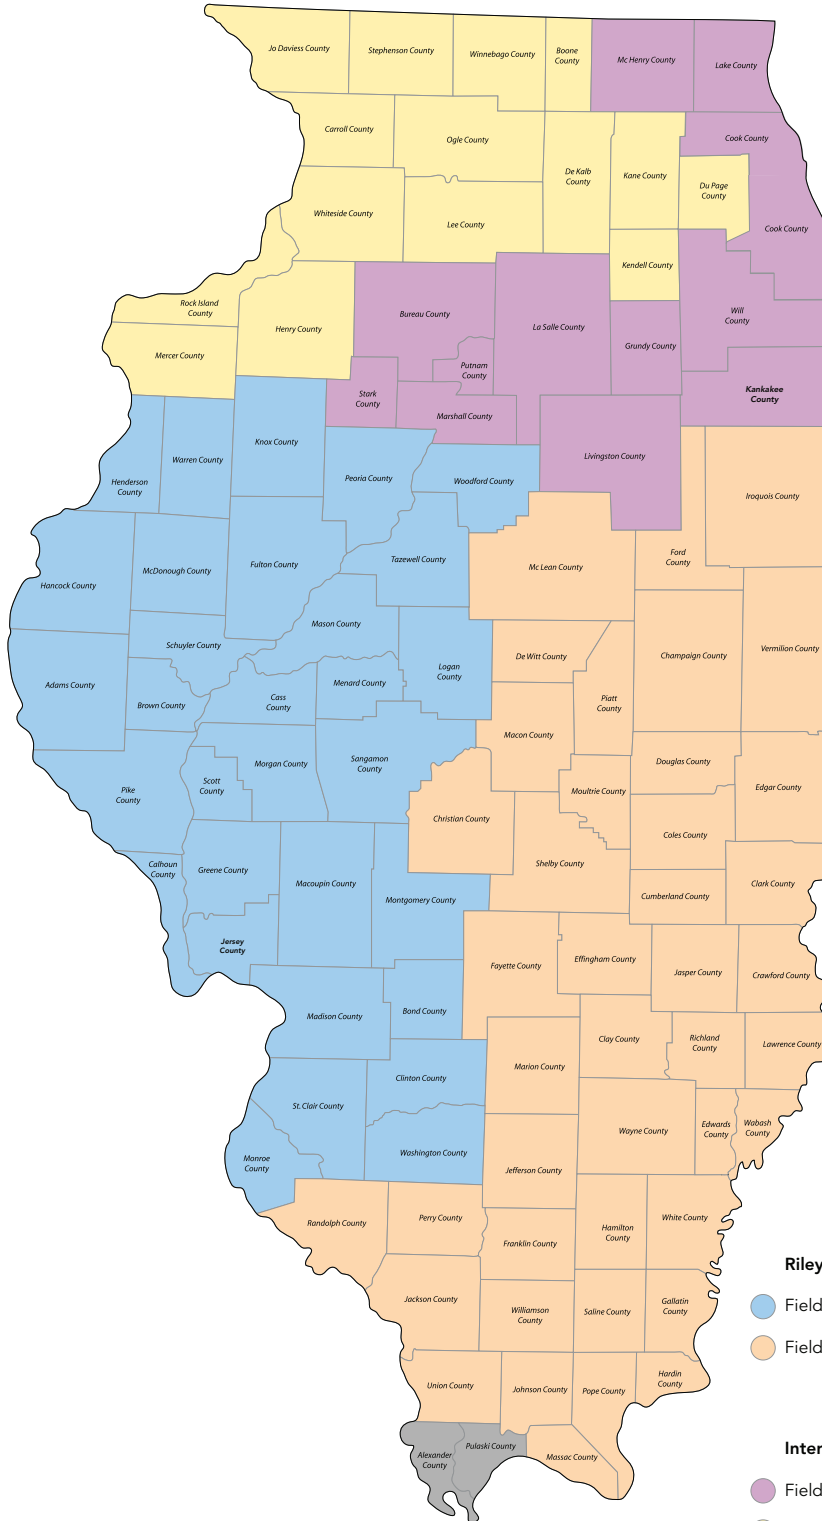

Illinois Sales Territories

By County

Riley Christy, Regional Director of Sales

- Field Area 1 - Josh Weber, Sales Manager
- Field Area 7 - David Snider, Territory Manager

Interim Director: Matt Smith, AVP Sales

- Field Area 9 - Amanda Hausman, Sales Manager
- Field Area 12 - Scott Carey, Sales Manager