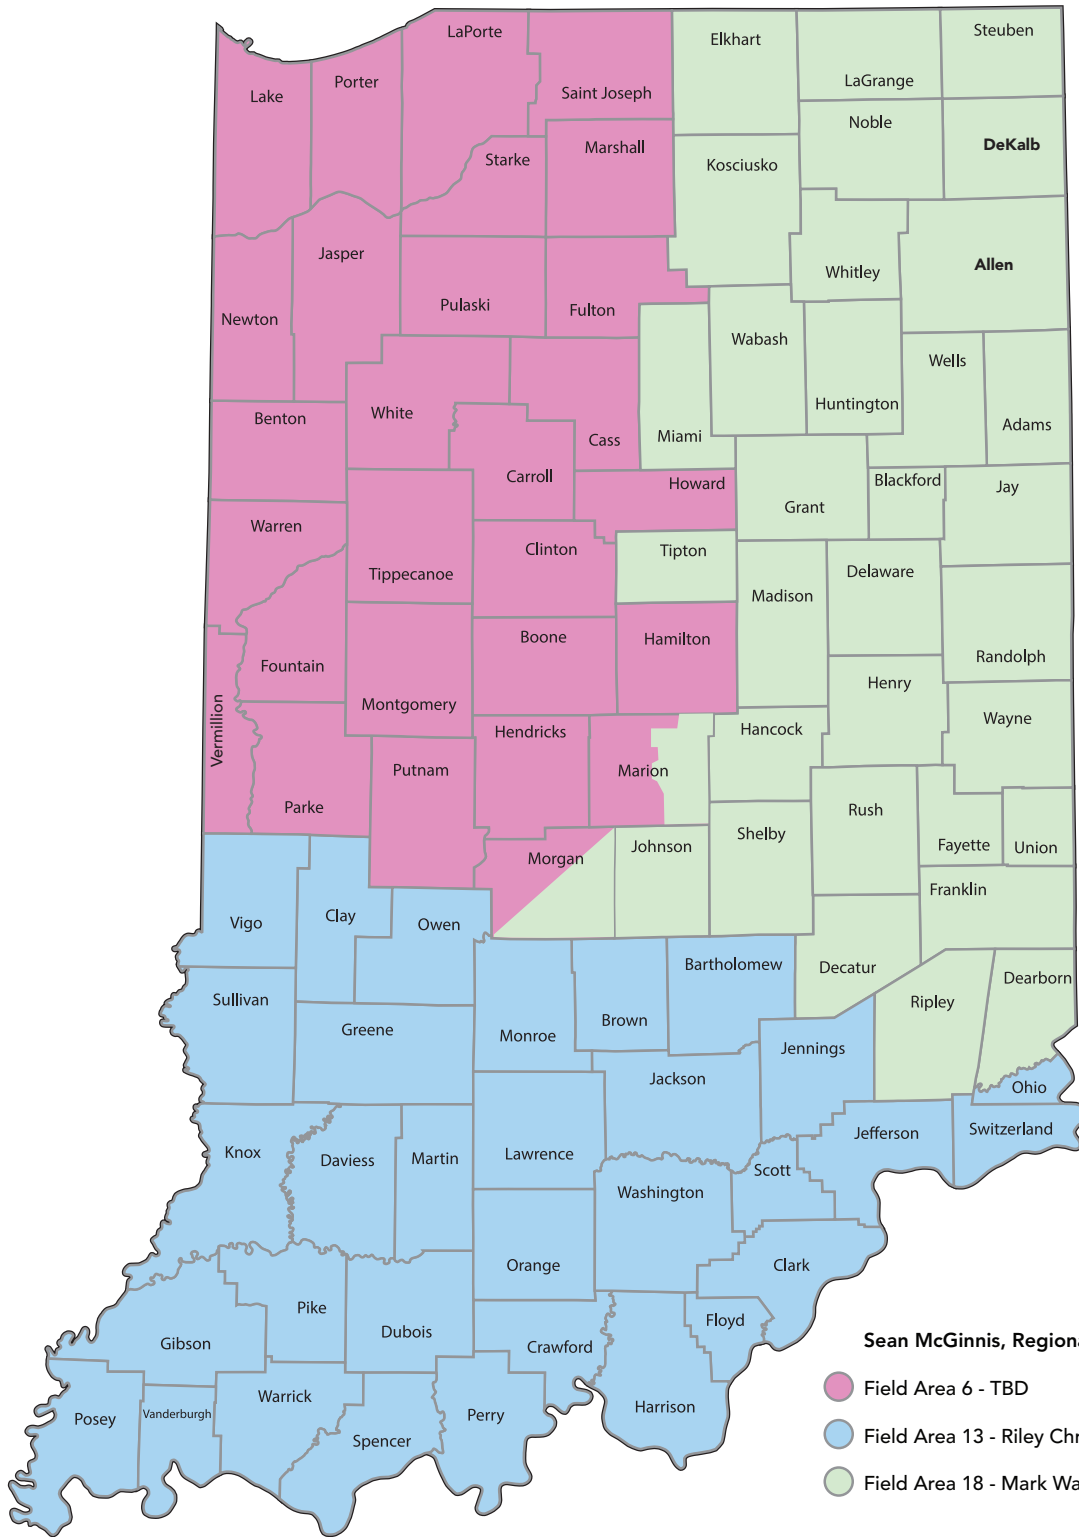

Indiana Sales Territories

By County

Sean McGinnis, Regional Director of Sales

- Field Area 6 - TBD
- Field Area 13 - Riley Christy, Territory Manager
- Field Area 18 - Mark Wager, Sales Manager